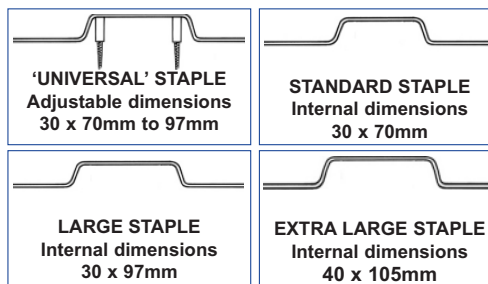

London Bar Frame Reinforcer for lock side
5 staple sizes - std, lge, extra lge, universal & SC71
With countersunk holes for screw fixing

KICKSTOP®

Britain's largest range of Secondary Door Security Products
London Bars, Birmingham Bars, Door Reinforcers,
Frame Reinforcers, Anti-Jemmy Devices
Doorguard Security Bars and Doorguard Security Grille

"71% of burglars target the doors of a property - usually by forcing a lock"
Home Office statistics

HOW SECURE IS YOUR DOOR?

Doorguard Security Products

PRICE LIST
(Excluding VAT)

JANUARY 2020

All Registered Designs and Trademarks are Patent Office Protected
Registered Designs, Trademarks, Image Artwork and Text are the property of
Kickstop Security Products Ltd

SECURITY MATTERS

1 Wellingborough Road, Broughton, Kettering, Northamptonshire NN14 1PD

Tel: 01536 790999

sales@security-matters.co.uk
www.security-matters.co.uk