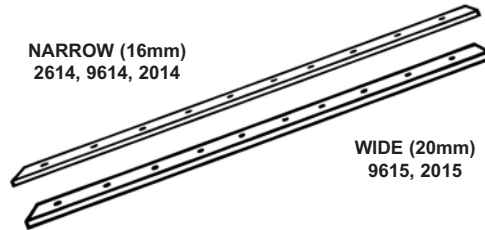

Hingeguard Frame Reinforcers for hinge side
With countersunk holes for screw fixing

NARROW (16mm)
2614, 9614, 2014

WIDE (20mm)
9615, 2015

Birmingham Bar Frame Reinforcer for hinge side
(or lock side - if there is no rim lock fitted)
With countersunk holes for screw fixing