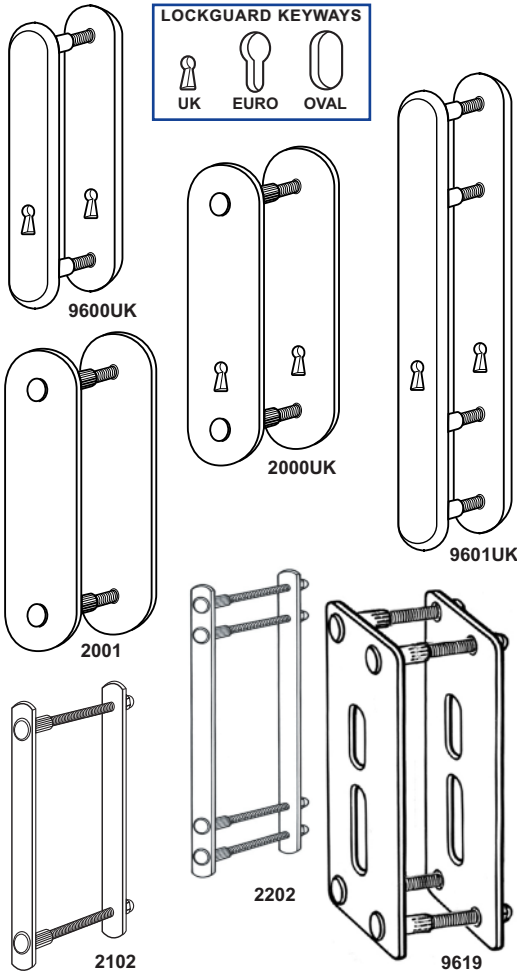

9601EU	EURO CYLINDER - 4 BOLT FIXINGS	
BK, WH, G, SS	300 x 35 x 7mm	£35.10
BLX, CP, SCP	300 x 35 x 7mm	£47.10
SBP	300 x 29 x 7mm - To Clear	£21.60
9600OV	OVAL CYLINDER - 2 BOLT FIXINGS	
BK, WH, G	188 x 35 x 7mm	£29.10
BLX, CP, SCP	188 x 35 x 7mm	£41.10
2000OV	OVAL CYLINDER - 2 BOLT FIXINGS	
WH, SS	203 x 50 x 3mm	£32.10
BLX	203 x 50 x 3mm	£44.10
9601OV	OVAL CYLINDER - 4 BOLT FIXINGS	
BK, WH, G	300 x 29 x 7mm - To Clear	£21.60
BP, CP, SCP	300 x 29 x 7mm - To Clear	£21.60

KICKSTOP HINGEGUARD™

DOOR REINFORCER for HINGE

2001	NO KEYWAY - 2 BOLT FIXINGS	
WH, BN, SS	203 x 50 x 3mm	£32.10

KICKSTOP SASHLOCKGUARD™

DOOR REINFORCER for MORTICE SASHLOCK

Reversible Offset Plates - use with existing lock furniture

9619	UNIVERSAL - 4 BOLT FIXINGS	
WH, G, SS	240 x 75 x 3mm	£45.60
BLX	240 x 75 x 3mm	£54.60

KICKSTOP FRAMEGUARD™

FRAME REINFORCER for STRIKING PLATE or HINGE

9602	BEVEL EDGE PLATES - 4 BOLT FIXINGS	
BK, WH, G, SS	300 x 20 x 7mm	£35.10
BLX, CP	300 x 20 x 7mm	£47.10
2002	ROUND EDGE PLATES - 4 BOLT FIXINGS	
WH, BN, SS	300 x 20 x 5mm	£30.60
2012 WH	300 x 16 x 5mm	£30.60
2102	ROUND EDGE PLATES - 2 BOLT FIXINGS	
WH, BN, SS	203 x 20 x 5mm	£26.10
2202	ROUND EDGE PLATES - 4 BOLT FIXINGS	
WH, BN, SS	240 x 20 x 5mm	£30.60
2003	OFFSET 40mm WIDE EXTERNAL PLATE	
WH, BN, SS	300 x 20 x 5mm	£33.60