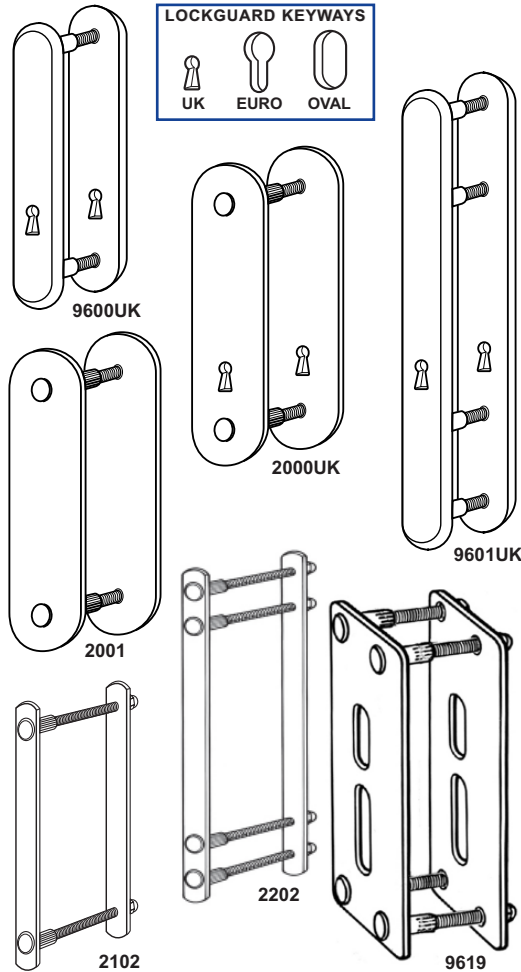

9600EU	EURO CYLINDER - 2 BOLT FIXINGS	
BK, WH, G, SS	188 x 35 x 7mm	£38.30
BLX CP, SCP	188 x 35 x 7mm	£49.30
2000EU	EURO CYLINDER - 2 BOLT FIXINGS	
WH, SS	203 x 50 x 3mm	£36.90
BLX	203 x 50 x 3mm	£47.90
2300EU	EURO CYLINDER - 2 BOLT FIXINGS	
WH, SS	230 x 50 x 5mm	£44.30
BLX, CP	230 x 50 x 5mm	£58.60
2340EU SS	230 x 40 x 5mm	£42.30
2330EU SS	230 x 40 x 3mm	£38.30
9601EU	EURO CYLINDER - 4 BOLT FIXINGS	
BK, WH, G, SS	300 x 35 x 7mm	£44.30
BLX, CP, SCP	300 x 35 x 7mm	£56.90
9601EU SBP	300 x 29 x 7mm - To Clear	£21.60

9600OV	OVAL CYLINDER - 2 BOLT FIXINGS	
BK, WH, G	188 x 35 x 7mm	£38.30
BLX, CP, SCP	188 x 35 x 7mm	£49.30
2000OV	OVAL CYLINDER - 2 BOLT FIXINGS	
WH, SS	203 x 50 x 3mm	£36.90
BLX	203 x 50 x 3mm	£47.90
9601OV	OVAL CYLINDER - 4 BOLT FIXINGS	
BK, WH, G,	300 x 29 x 7mm - To Clear	£21.60
SCP	300 x 29 x 7mm - To Clear	£21.60

KICKSTOP HINGEGUARD™

DOOR REINFORCER for HINGE

2001	NO KEYWAY - 2 BOLT FIXINGS	
WH, BN, SS	203 x 50 x 3mm	£36.90

KICKSTOP SASHLOCKGUARD™

DOOR REINFORCER for MORTICE SASHLOCK

Reversible Offset Plates - use with existing lock furniture

9619	UNIVERSAL - 4 BOLT FIXINGS	
BK, WH, G, SS	240 x 75 x 3mm	£52.40

KICKSTOP FRAMEGUARD™

FRAME REINFORCER for STRIKING PLATE or HINGE

9602	BEVEL EDGE PLATES - 4 BOLT FIXINGS	
BK, WH, G, SS	300 x 20 x 7mm	£44.30
BLX, CP	300 x 20 x 7mm	£56.90
2002	ROUND EDGE PLATES - 4 BOLT FIXINGS	
WH, BN, SS	300 x 20 x 5mm	£34.90
2012 WH	300 x 16 x 5mm	£34.90
2102	ROUND EDGE PLATES - 2 BOLT FIXINGS	
WH, BN, SS	203 x 20 x 5mm	£29.90
2202	ROUND EDGE PLATES - 4 BOLT FIXINGS	
WH, BN, SS	240 x 20 x 5mm	£34.90
2003	OFFSET 40mm WIDE EXTERNAL PLATE	
WH, BN, SS	300 x 20 x 5mm	£38.60