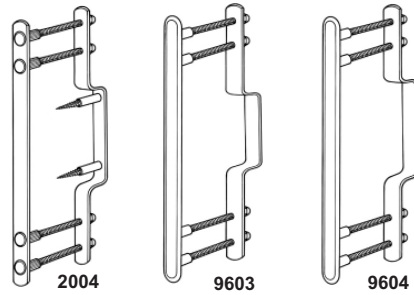

KICKSTOP LONDON BAR®

NARROW	UNIVERSAL STAPLE - 30 x 70 to 97mm	
2009 WH	1830 x 16 x 5mm (72" x 5/8")	£44.90
2011 WH	610 x 16 x 5mm (24" x 5/8")	£35.20
WIDE	UNIVERSAL STAPLE - 30 x 70 to 97mm	
2010 WH	1830 x 20 x 5mm (72" x 3/4")	£51.90
2017 WH	610 x 20 x 5mm (24" x 3/4")	£38.90

NARROW	STANDARD STAPLE - 30 x 70mm	
9606 WH, BN	1980 x 16 x 5mm (78" x 5/8")	£35.70
2606 WH	1830 x 16 x 5mm (72" x 5/8")	£34.70
9608 WH, BN	610 x 16 x 5mm (24" x 5/8")	£28.70
9608 BLX	610 x 16 x 5mm (24" x 5/8")	£47.70
WIDE	STANDARD STAPLE - 30 x 70mm	
9607 WH, BN	1980 x 20 x 5mm (78" x 3/4")	£43.70
9616 WH, BN	610 x 20 x 5mm (24" x 3/4")	£30.70
9616 BLX	610 x 20 x 5mm (24" x 3/4")	£49.70

NARROW	LARGE STAPLE - 30 x 97mm	
9609 WH, BN	1980 x 16 x 5mm (78" x 5/8")	£35.70
2609 WH	1830 x 16 x 5mm (72" x 5/8")	£34.70
9611 WH, BN	610 x 16 x 5mm (24" x 5/8")	£28.70
9611 BLX	610 x 16 x 5mm (24" x 5/8")	£47.70
WIDE	LARGE STAPLE - 30 x 97mm	
9610 WH, BN	1980 x 20 x 5mm (78" x 3/4")	£43.70
9617 WH, BN	610 x 20 x 5mm (24" x 3/4")	£30.70
9617 BLX	610 x 20 x 5mm (24" x 3/4")	£49.70

NARROW	EXTRA LARGE STAPLE - 40 x 105mm	
9630 WH, BN	1980 x 16 x 5mm (78" x 5/8")	£35.70
WIDE	EXTRA LARGE STAPLE - 40 x 105mm	
9631 WH, BN	1980 x 20 x 5mm (78" x 3/4")	£43.70
9632 WH, BN	610 x 16 x 5mm (78" x 5/8")	£28.70

NARROW	INGERSOLL SC71 - LEFT HAND	
9612 WH, BN	1980 x 16 x 5mm (78" x 5/8")	£44.90
NARROW	INGERSOLL SC71 - RIGHT HAND	
9613 WH, BN	1980 x 16 x 5mm (78" x 5/8")	£44.90

Stapleguard Frame Reinforcer for lock side
4 staple sizes - bolted through door frame