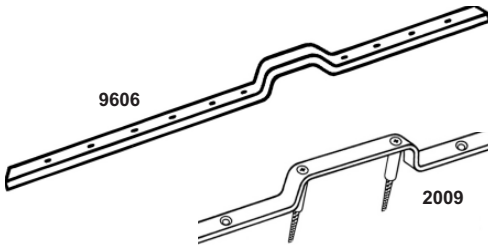

NARROW	EXTRA LARGE STAPLE - 40 x 105mm	
9630 WH, BN	1980 x 16 x 5mm (78" x 5/8")	£35.70
WIDE	EXTRA LARGE STAPLE - 40 x 105mm	
9631 WH, BN	1980 x 20 x 5mm (78" x 3/4")	£43.70
9632 WH, BN	610 x 16 x 5mm (78" x 5/8")	£28.70

NARROW	INGERSOLL SC71 - LEFT HAND	
9612 WH, BN	1980 x 16 x 5mm (78" x 5/8")	£44.90
NARROW	INGERSOLL SC71 - RIGHT HAND	
9613 WH, BN	1980 x 16 x 5mm (78" x 5/8")	£44.90

Stapleguard Frame Reinforcer for lock side
4 staple sizes - bolted through door frame

Hingeguard Frame Reinforcers for hinge side
With countersunk holes for screw fixing

NARROW (16mm)
2614, 9614, 2014

WIDE (20mm)
9615, 2015

Birmingham Bar Frame Reinforcer for hinge side
(or lock side - if there is no rim lock fitted)
With countersunk holes for screw fixing

London Bar Frame Reinforcer for lock side
5 staple sizes - std, lge, extra lge, universal & SC71
With countersunk holes for screw fixing

UNIVERSAL STAPLE
Adjustable dimensions
30 x 70mm to 97mm

STANDARD STAPLE
Internal dimensions
30 x 70mm