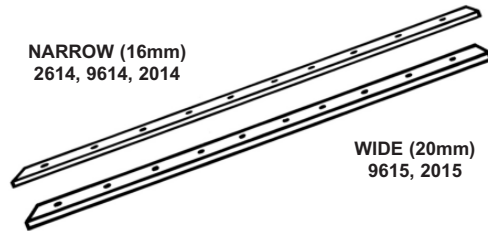

Hingeguard Frame Reinforcers for hinge side
With countersunk holes for screw fixing

Birmingham Bar Frame Reinforcer for hinge side
(or lock side - if there is no rim lock fitted)
With countersunk holes for screw fixing