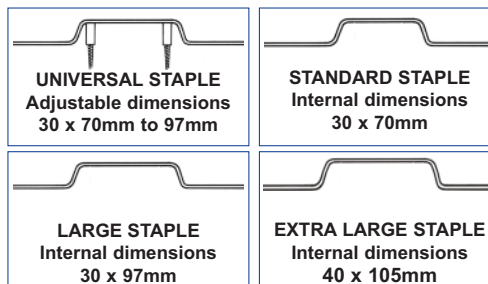

### WIDE

<b>9610 WH, BN</b>	<b>LARGE STAPLE - 30 x 97mm</b>	£35.10
<b>9617 WH, BN</b>	1980 x 20 x 5mm (78" x 3/4")	£26.10
<b>9617 BLX</b>	610 x 20 x 5mm (24" x 3/4")	£47.10

### NARROW

<b>9612 WH, BN</b>	<b>INGERSOLL SC71 - LEFT HAND</b>	£33.60
<b>NARROW</b>	<b>INGERSOLL SC71 - RIGHT HAND</b>	
<b>9613 WH, BN</b>	1980 x 16 x 5mm (78" x 5/8")	£33.60

Stapleguard Frame Reinforcer for lock side  
4 staple sizes - bolted through door frame

Hingeguard Frame Reinforcers for hinge side  
With countersunk holes for screw fixing

NARROW (16mm)  
2614, 9614, 2014

WIDE (20mm)  
9615, 2015

Birmingham Bar Frame Reinforcer for hinge side  
(or lock side - if there is no rim lock fitted)  
With countersunk holes for screw fixing

London Bar Frame Reinforcer for lock side  
5 staple sizes - std, lge, extra lge, universal & SC71  
With countersunk holes for screw fixing