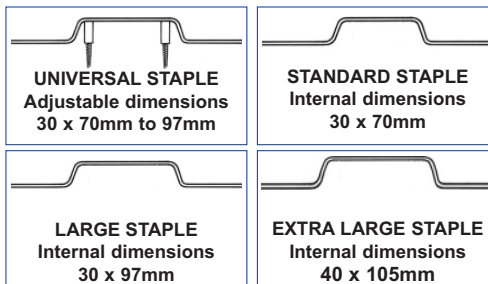

NARROW	INGERSOLL SC71 - LEFT HAND	
9612 WH, BN	1980 x 16 x 5mm (78" x 5/8")	£44.90
NARROW	INGERSOLL SC71 - RIGHT HAND	
9613 WH, BN	1980 x 16 x 5mm (78" x 5/8")	£44.90

Stapleguard Frame Reinforcer for lock side
4 staple sizes - bolted through door frame

Hingeguard Frame Reinforcers for hinge side
With countersunk holes for screw fixing

NARROW (16mm)
2614, 9614, 2014

WIDE (20mm)
9615, 2015

Birmingham Bar Frame Reinforcer for hinge side
(or lock side - if there is no rim lock fitted)
With countersunk holes for screw fixing

London Bar Frame Reinforcer for lock side
5 staple sizes - std, lge, extra lge, universal & SC71
With countersunk holes for screw fixing

UNIVERSAL STAPLE
Adjustable dimensions
30 x 70mm to 97mm

STANDARD STAPLE
Internal dimensions
30 x 70mm

LARGE STAPLE
Internal dimensions
30 x 97mm

EXTRA LARGE STAPLE
Internal dimensions
40 x 105mm

KICKSTOP®

Britain's largest range of Secondary Door Security Products
London Bars, Birmingham Bars, Door Reinforcers,
Frame Reinforcers, Anti-Jemmy Devices
Doorguard Security Bars and Doorguard Security Grille