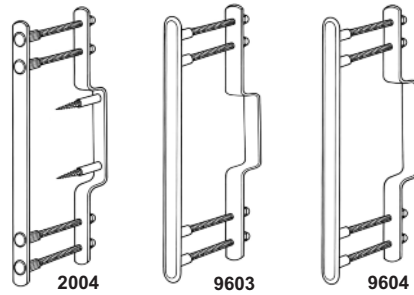

### NARROW

<b>9609 WH, BN</b>	<b>LARGE STAPLE - 30 x 97mm</b>	£29.10
<b>2609 WH</b>	1830 x 16 x 5mm (72" x 5/8")	£27.60
<b>9611 WH, BN</b>	610 x 16 x 5mm (24" x 5/8")	£24.60
<b>9611 BLX</b>	610 x 16 x 5mm (24" x 5/8")	£45.60

### WIDE

<b>9610 WH, BN</b>	<b>LARGE STAPLE - 30 x 97mm</b>	£35.10
<b>9617 WH, BN</b>	1980 x 20 x 5mm (78" x 3/4")	£26.10
<b>9617 BLX</b>	610 x 20 x 5mm (24" x 3/4")	£47.10

### NARROW

<b>9630 WH, BN</b>	<b>EXTRA LARGE STAPLE - 40 x 105mm</b>	£29.10
<b>WIDE</b>	<b>EXTRA LARGE STAPLE - 40 x 105mm</b>	
<b>9631 WH, BN</b>	1980 x 20 x 5mm (78" x 3/4")	£35.10

### NARROW

<b>9612 WH, BN</b>	<b>INGERSOLL SC71 - LEFT HAND</b>	£33.60
<b>NARROW</b>	<b>INGERSOLL SC71 - RIGHT HAND</b>	
<b>9613 WH, BN</b>	1980 x 16 x 5mm (78" x 5/8")	£33.60

Stapleguard Frame Reinforcer for lock side  
4 staple sizes - bolted through door frame