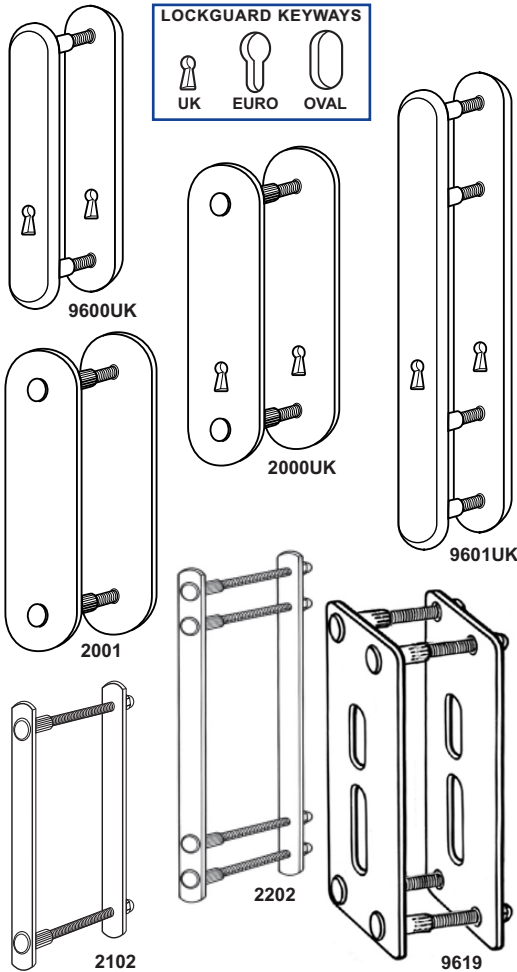

9600EU	EURO CYLINDER - 2 BOLT FIXINGS	
BK, WH, G, SS	188 x 35 x 7mm	£38.30
BLX CP, SCP	188 x 35 x 7mm	£49.30
2000EU	EURO CYLINDER - 2 BOLT FIXINGS	
WH, SS	203 x 50 x 3mm	£36.90
BLX	203 x 50 x 3mm	£47.90
2300EU	EURO CYLINDER - 2 BOLT FIXINGS	
WH, SS	230 x 50 x 5mm	£44.30
BLX, CP	230 x 50 x 5mm	£58.60
2340EU SS	230 x 40 x 5mm	£42.30
2330EU SS	230 x 40 x 3mm	£38.30
9601EU	EURO CYLINDER - 4 BOLT FIXINGS	
BK, WH, G, SS	300 x 35 x 7mm	£44.30
BLX, CP, SCP	300 x 35 x 7mm	£56.90
9601EU SBP	300 x 29 x 7mm - To Clear	£21.60

KICKSTOP HINGEGUARD™

DOOR REINFORCER for HINGE

2001	NO KEYWAY - 2 BOLT FIXINGS	
WH, BN, SS	203 x 50 x 3mm	£36.90

KICKSTOP SASHLOCKGUARD™

DOOR REINFORCER for MORTICE SASHLOCK

Reversible Offset Plates - use with existing lock furniture

9619	UNIVERSAL - 4 BOLT FIXINGS	
BK, WH, G, SS	240 x 75 x 3mm	£52.40

KICKSTOP FRAMEGUARD™

FRAME REINFORCER for STRIKING PLATE or HINGE

9602	BEVEL EDGE PLATES - 4 BOLT FIXINGS	
BK, WH, G, SS	300 x 20 x 7mm	£44.30
BLX, CP	300 x 20 x 7mm	£56.90
2002	ROUND EDGE PLATES - 4 BOLT FIXINGS	
WH, BN, SS	300 x 20 x 5mm	£34.90
2012 WH	300 x 16 x 5mm	£34.90
2102	ROUND EDGE PLATES - 2 BOLT FIXINGS	
WH, BN, SS	203 x 20 x 5mm	£29.90
2202	ROUND EDGE PLATES - 4 BOLT FIXINGS	
WH, BN, SS	240 x 20 x 5mm	£34.90
2003	OFFSET 40mm WIDE EXTERNAL PLATE	
WH, BN, SS	300 x 20 x 5mm	£38.60