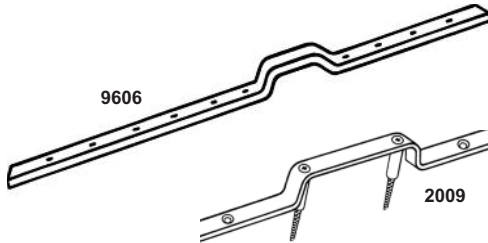

Birmingham Bar Frame Reinforcer for hinge side
(or lock side - if there is no rim lock fitted)
With countersunk holes for screw fixing

London Bar Frame Reinforcer for lock side
5 staple sizes - std, lge, extra lge, universal & SC71
With countersunk holes for screw fixing