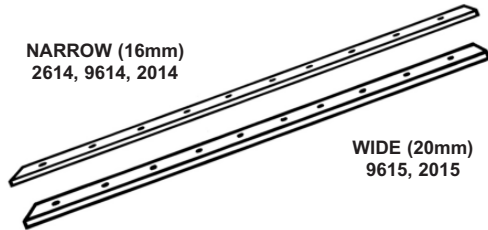

NARROW (16mm)
2614, 9614, 2014

WIDE (20mm)
9615, 2015

Birmingham Bar Frame Reinforcer for hinge side
(or lock side - if there is no rim lock fitted)
With countersunk holes for screw fixing