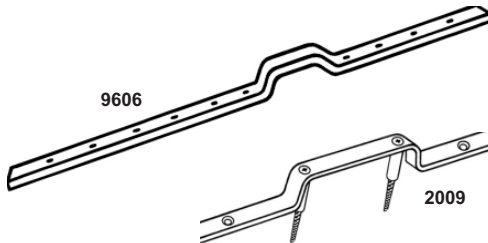

Birmingham Bar Frame Reinforcer for hinge side
(or lock side - if there is no rim lock fitted)
With countersunk holes for screw fixing

London Bar Frame Reinforcer for lock side
5 staple sizes - std, lge, extra lge, universal & SC71
With countersunk holes for screw fixing