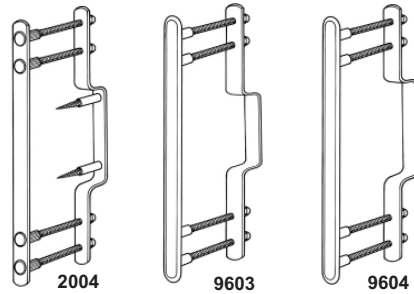

KICKSTOP HINGEGUARD™ PLATES

9618	BEVELLED EDGE - PAIR	
WH, G	300 x 20 x 7mm	£38.60
BLX	300 x 20 x 7mm	£50.70
2018	ROUND EDGE - PAIR	
WH, BN, SS	300 x 20 x 5mm	£29.90
2618 WH	300 x 16 x 5mm	£28.30

KICKSTOP BIRMINGHAM BAR®

NARROW		
9614 WH, BN	1980 x 16 x 5mm (78" x 5/8")	£31.70
2614 WH	1830 x 16 x 5mm (72" x 5/8")	£30.70
2014 WH, BN	650 x 16 x 5mm (26" x 5/8")	£21.40
WIDE		
9615 WH, BN	1980 x 20 x 5mm (78" x 3/4")	£39.70
2015 WH	650 x 20 x 5mm (26" x 3/4")	£23.40

KICKSTOP LONDON BAR®

NARROW		
UNIVERSAL STAPLE - 30 x 70 to 97mm		
2009 WH	1830 x 16 x 5mm (72" x 5/8")	£44.90
2011 WH	610 x 16 x 5mm (24" x 5/8")	£35.20
WIDE		
'UNIVERSAL' STAPLE - 30 x 70 to 97mm		
2010 WH	1830 x 20 x 5mm (72" x 3/4")	£51.90
2017 WH	610 x 20 x 5mm (24" x 3/4")	£38.90
NARROW		
STANDARD STAPLE - 30 x 70mm		
9606 WH, BN	1980 x 16 x 5mm (78" x 5/8")	£35.70
2606 WH	1830 x 16 x 5mm (72" x 5/8")	£34.70
9608 WH, BN	610 x 16 x 5mm (24" x 5/8")	£28.70
9608 BLX	610 x 16 x 5mm (24" x 5/8")	£47.70
WIDE		
STANDARD STAPLE - 30 x 70mm		
9607 WH, BN	1980 x 20 x 5mm (78" x 3/4")	£43.70
9616 WH, BN	610 x 20 x 5mm (24" x 3/4")	£30.70
9616 BLX	610 x 20 x 5mm (24" x 3/4")	£49.70
NARROW		
LARGE STAPLE - 30 x 97mm		
9609 WH, BN	1980 x 16 x 5mm (78" x 5/8")	£35.70
2609 WH	1830 x 16 x 5mm (72" x 5/8")	£34.70
9611 WH, BN	610 x 16 x 5mm (24" x 5/8")	£28.70
9611 BLX	610 x 16 x 5mm (24" x 5/8")	£47.70
WIDE		
LARGE STAPLE - 30 x 97mm		
9610 WH, BN	1980 x 20 x 5mm (78" x 3/4")	£43.70
9617 WH, BN	610 x 20 x 5mm (24" x 3/4")	£30.70
9617 BLX	610 x 20 x 5mm (24" x 3/4")	£49.70
NARROW		
EXTRA LARGE STAPLE - 40 x 105mm		
9630 WH, BN	1980 x 16 x 5mm (78" x 5/8")	£35.70
9632 WH, BN	610 x 16 x 5mm (24" x 5/8")	£28.70
WIDE		
EXTRA LARGE STAPLE - 40 x 105mm		
9631 WH, BN	1980 x 20 x 5mm (78" x 3/4")	£43.70
NARROW		
INGERSOLL SC71 - LEFT HAND		
9612 WH, BN	1980 x 16 x 5mm (78" x 5/8")	£44.90
NARROW		
INGERSOLL SC71 - RIGHT HAND		
9613 WH, BN	1980 x 16 x 5mm (78" x 5/8")	£44.90