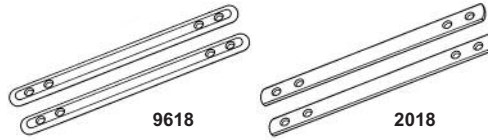

### WIDE

<b>9610 WH, BN</b>	<b>LARGE STAPLE - 30 x 97mm</b>	£35.10
<b>9617 WH, BN</b>	1980 x 20 x 5mm (78" x 3/4")	£26.10
<b>9617 BLX</b>	610 x 20 x 5mm (24" x 3/4")	£47.10

### NARROW

<b>9630 WH, BN</b>	<b>EXTRA LARGE STAPLE - 40 x 105mm</b>	£29.10
<b>WIDE</b>	<b>EXTRA LARGE STAPLE - 40 x 105mm</b>	
<b>9631 WH, BN</b>	1980 x 20 x 5mm (78" x 3/4")	£35.10

### NARROW

<b>9612 WH, BN</b>	<b>INGERSOLL SC71 - LEFT HAND</b>	£33.60
<b>NARROW</b>	<b>INGERSOLL SC71 - RIGHT HAND</b>	
<b>9613 WH, BN</b>	1980 x 16 x 5mm (78" x 5/8")	£33.60

Stapleguard Frame Reinforcer for lock side  
4 staple sizes - bolted through door frame